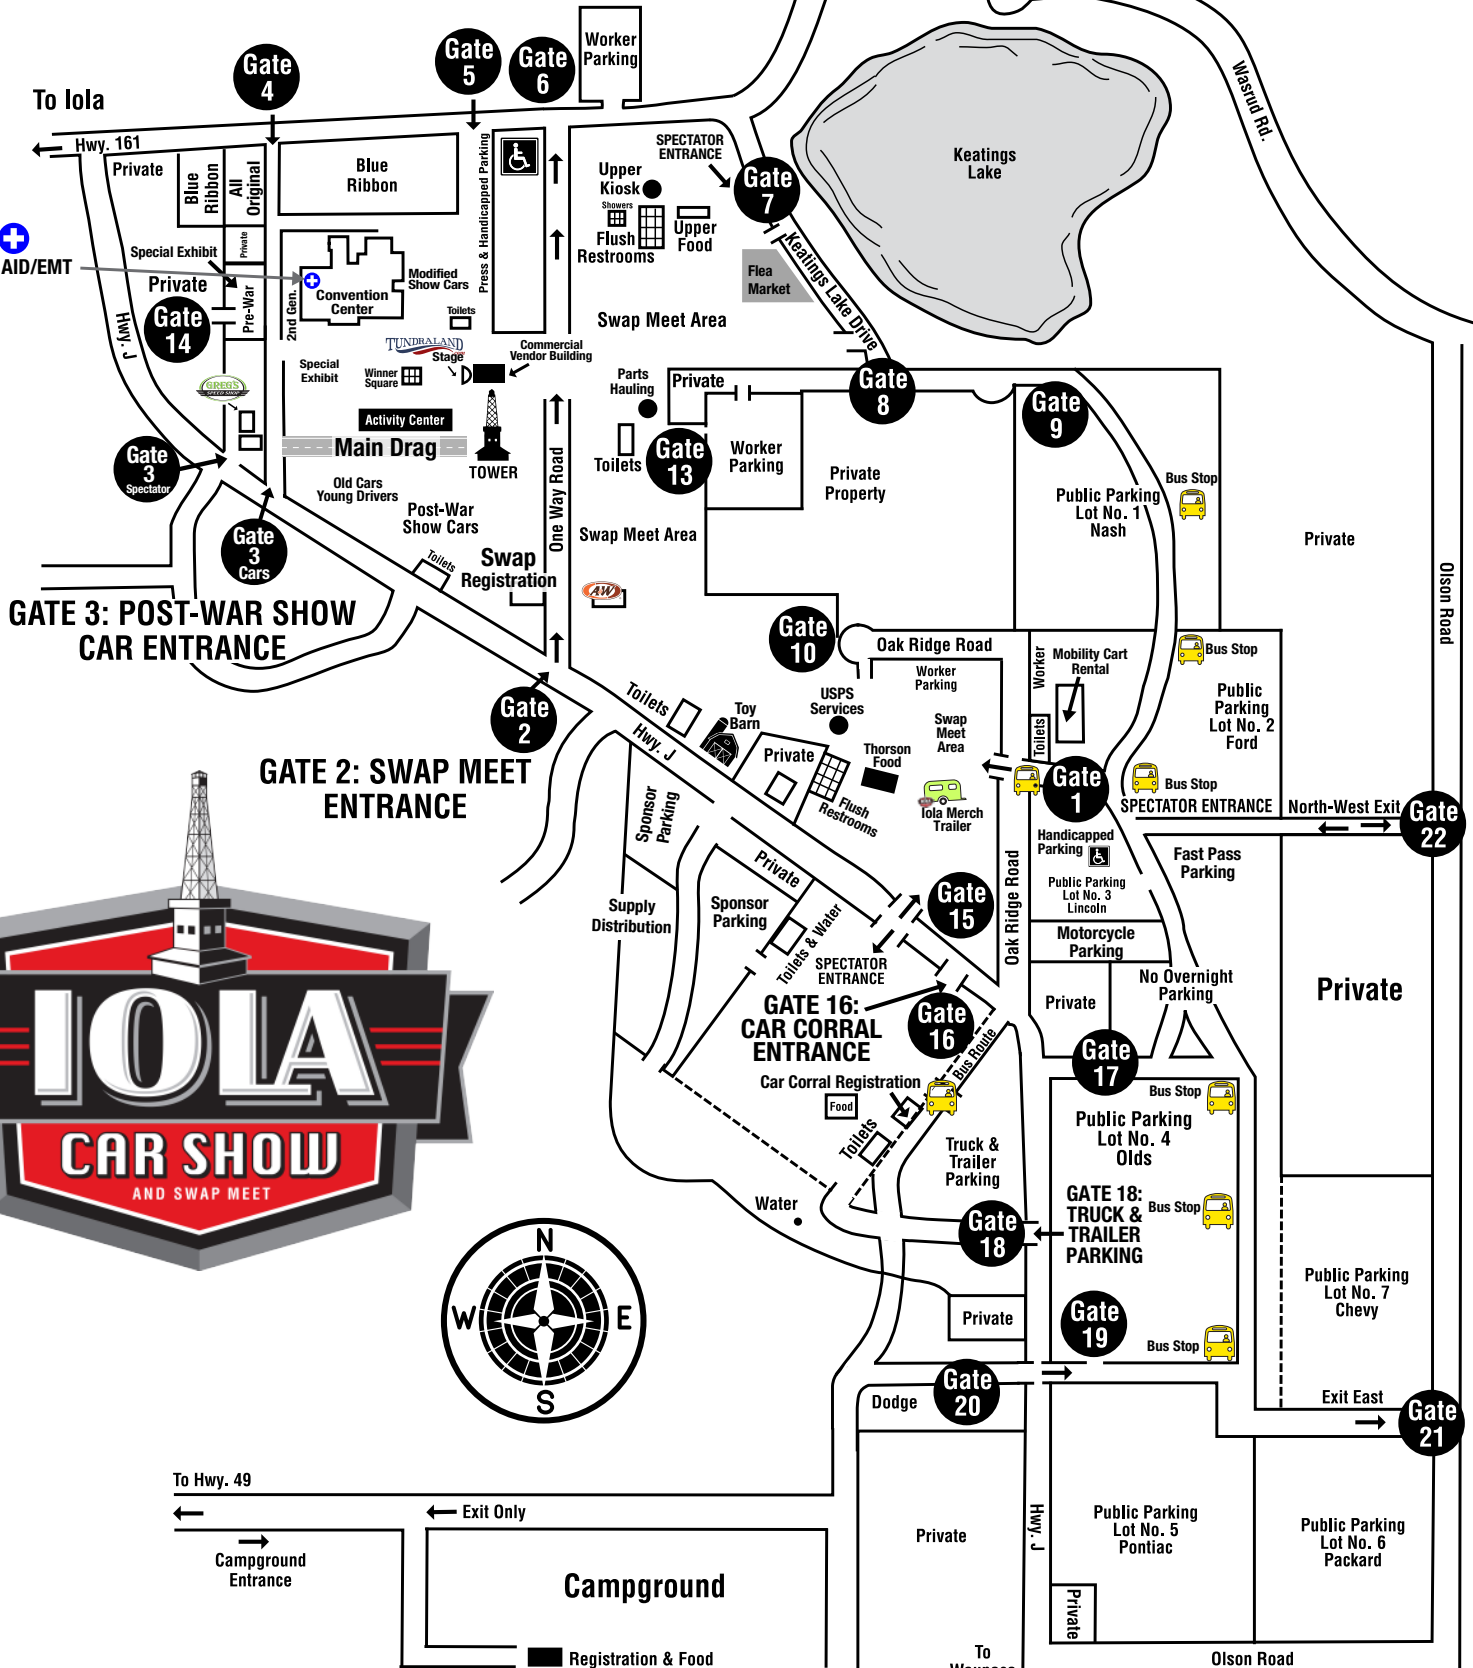

SHOW GROUNDS

GATE 4: PRE-WAR, BLUE RIBBON, ALL ORIGINAL, 2ND GENERATION PRODUCTION & SPECIAL EXHIBIT

GATE 5: MODIFIED & HANDICAP ENTRANCE

GATE 3: POST-WAR SHOW CAR ENTRANCE

GATE 2: SWAP MEET ENTRANCE

GATE 16: CAR CORRAL ENTRANCE

GATE 18: TRUCK & TRAILER PARKING