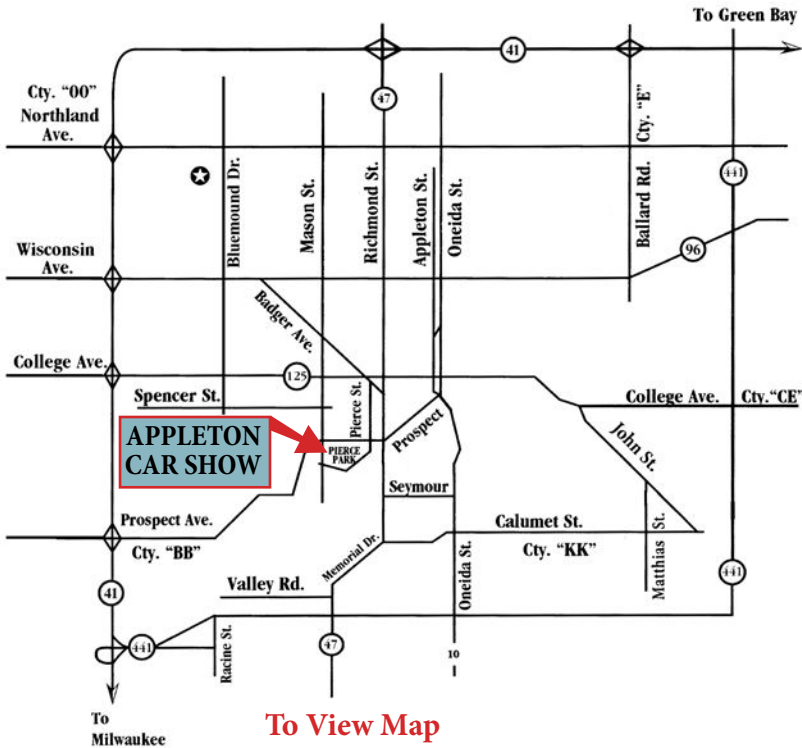

Appleton Area Map

To View Map
Scan this code
with your smart phone!

Complete Restoration Service
Collector Car Sales • Indoor Showroom

Larry & Janice McGray

Phone 920-834-4447 • www.antique-automotive.com

Stiles Junction • Hwys 141 and 22
5913 Military Road • Lena, WI 54139