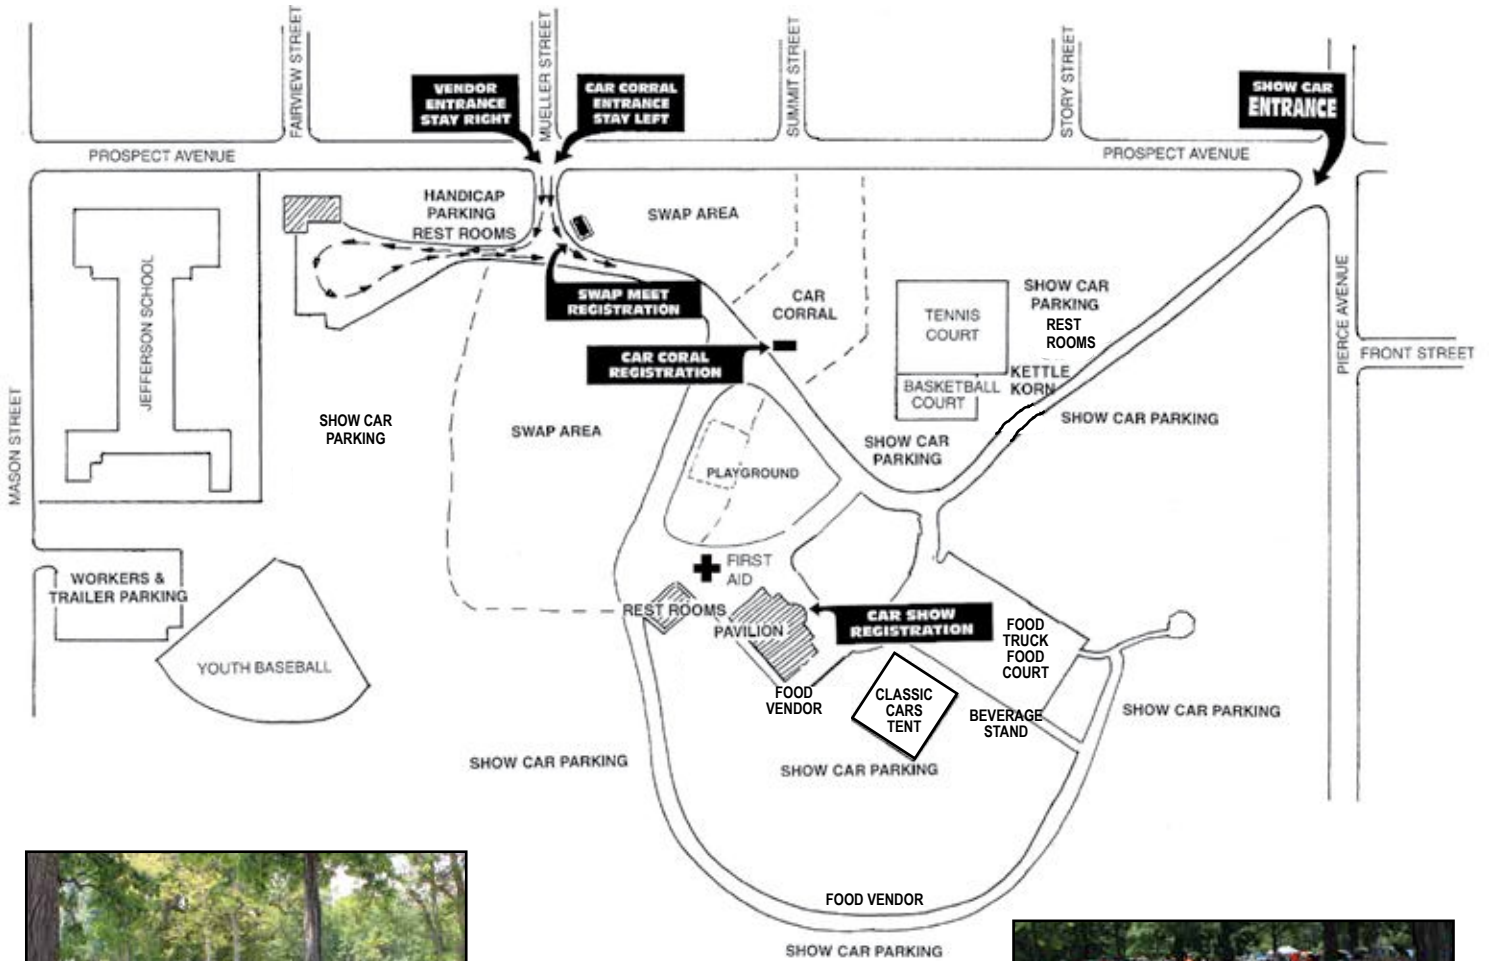

Car Show Grounds/Pierce Park

All roads lead to JD's Drive-In!

“Your Neighborhood
Drive-In”
Since 1968