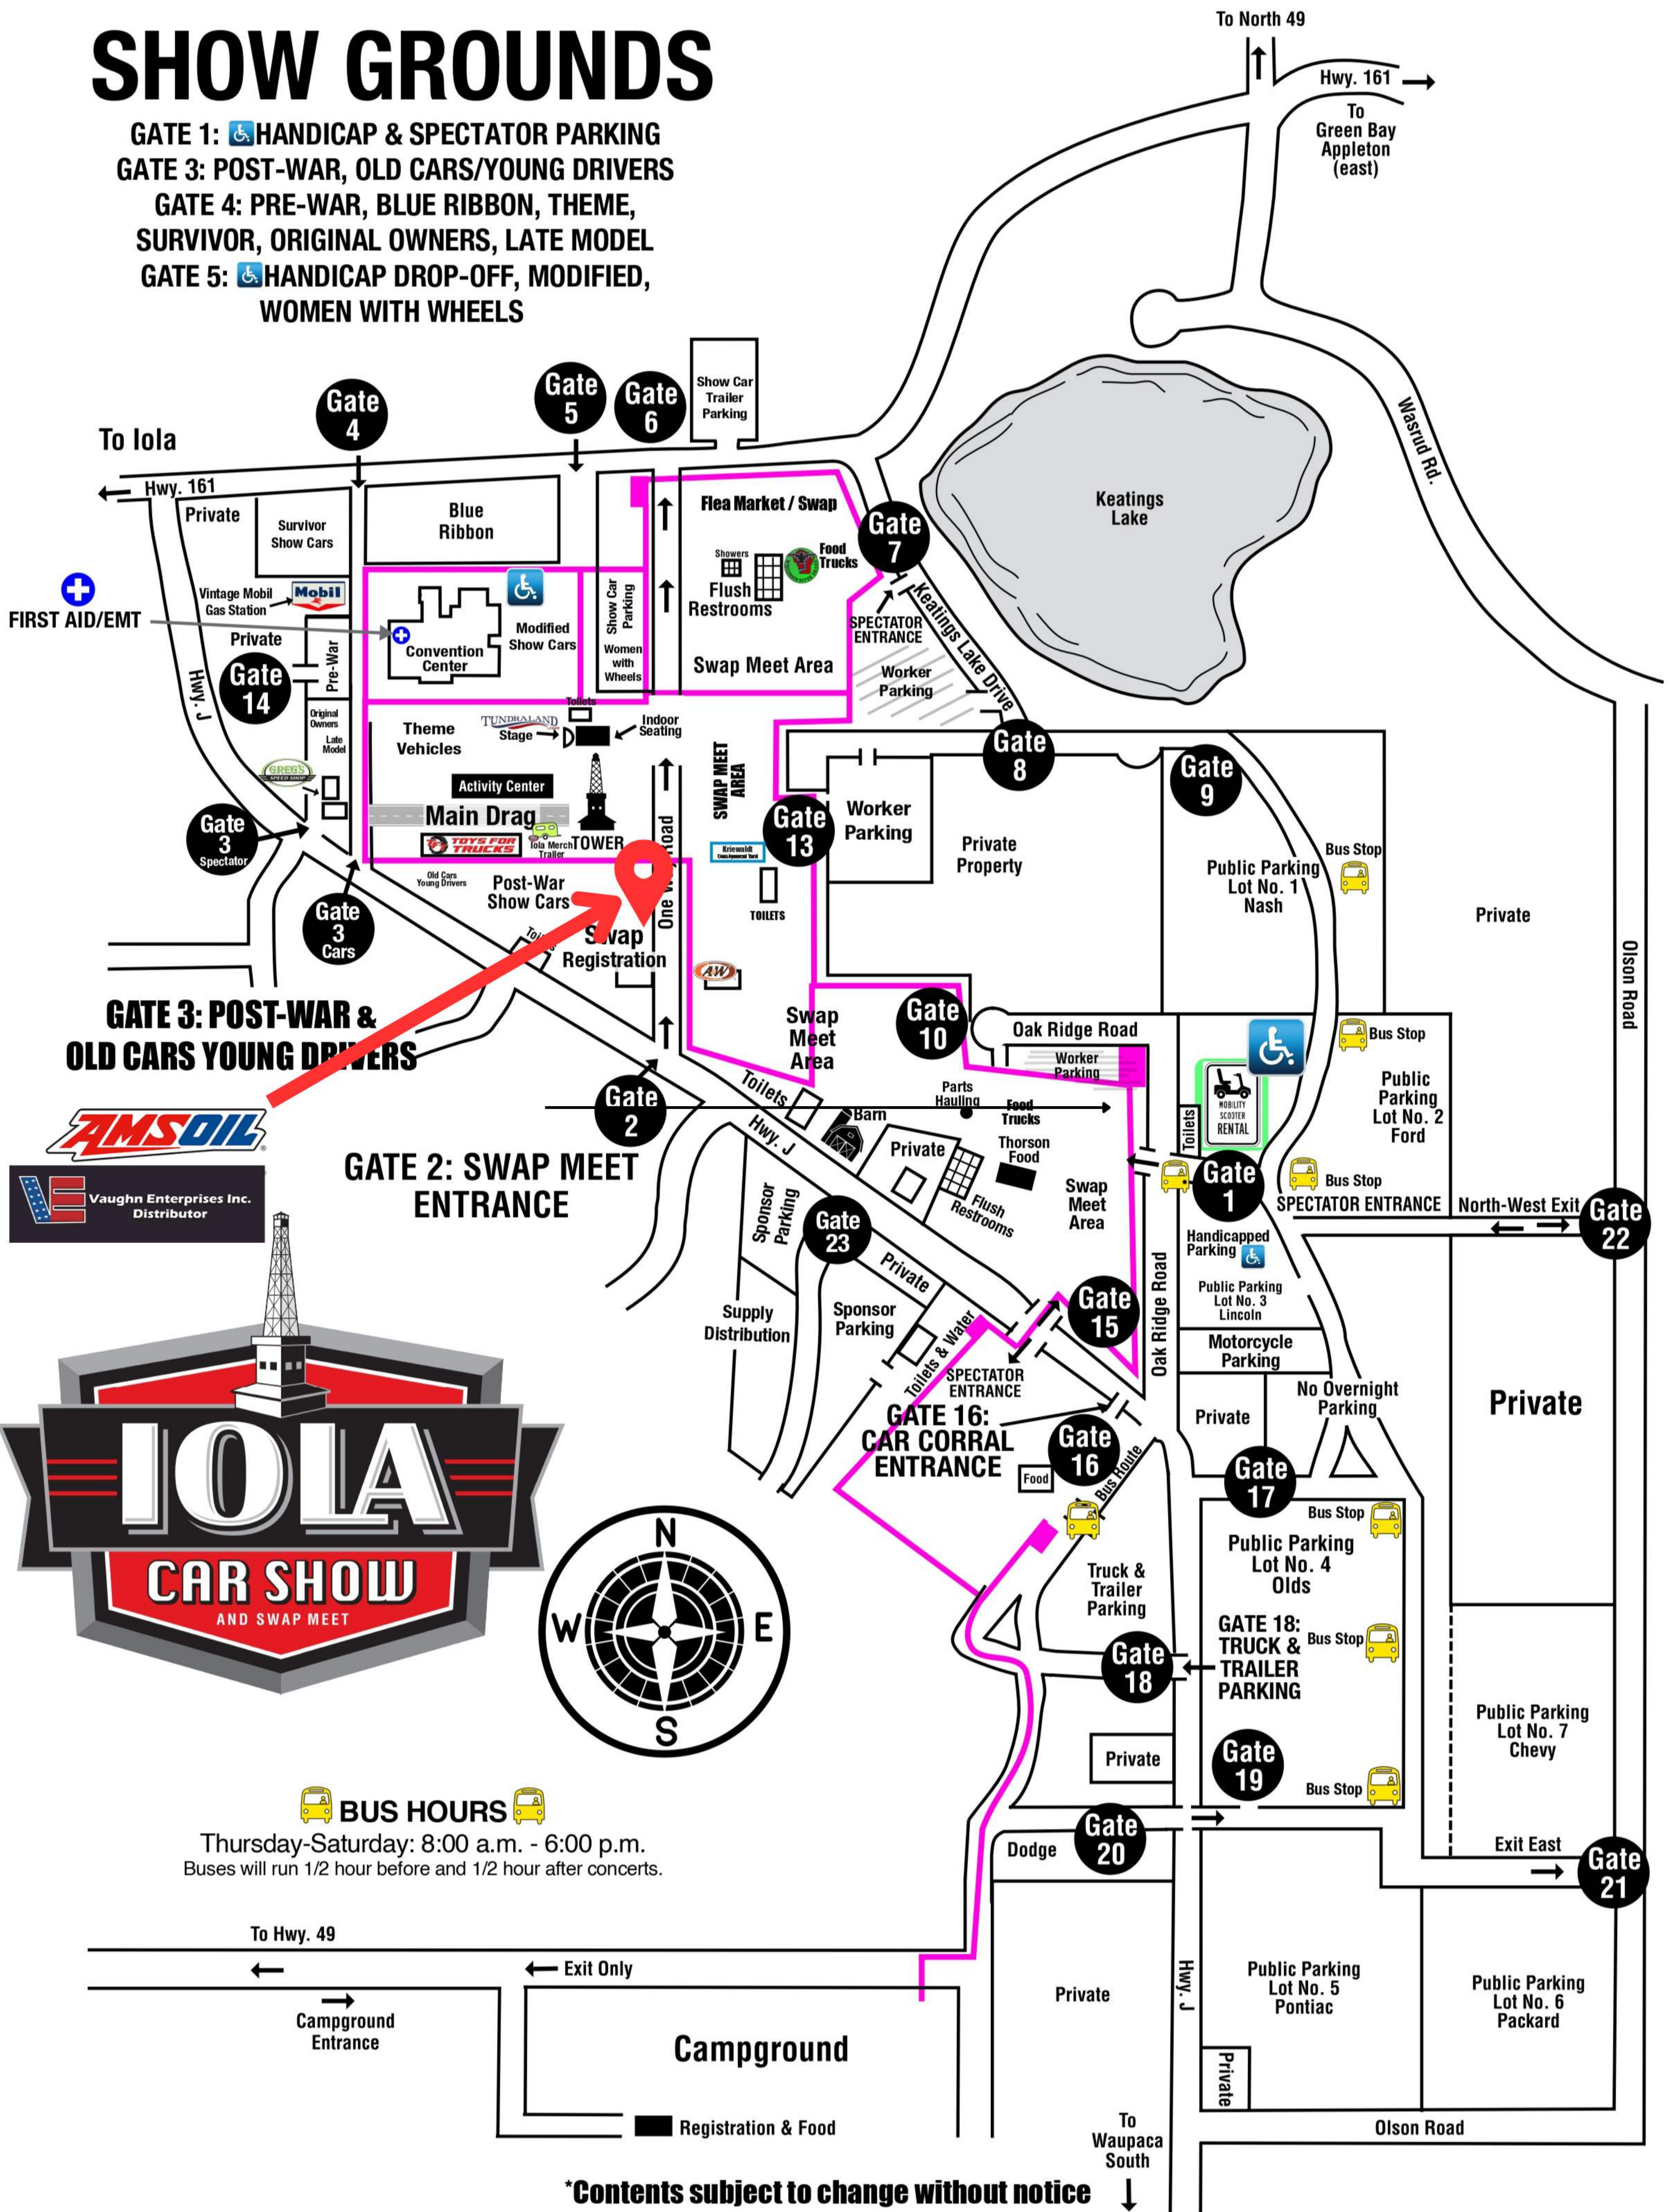

SHOW GROUNDS

- GATE 1: ♿ HANDICAP & SPECTATOR PARKING
- GATE 3: POST-WAR, OLD CARS/YOUNG DRIVERS
- GATE 4: PRE-WAR, BLUE RIBBON, THEME, SURVIVOR, ORIGINAL OWNERS, LATE MODEL
- GATE 5: ♿ HANDICAP DROP-OFF, MODIFIED, WOMEN WITH WHEELS

BUS HOURS

Thursday-Saturday: 8:00 a.m. - 6:00 p.m.
Buses will run 1/2 hour before and 1/2 hour after concerts.

*Contents subject to change without notice