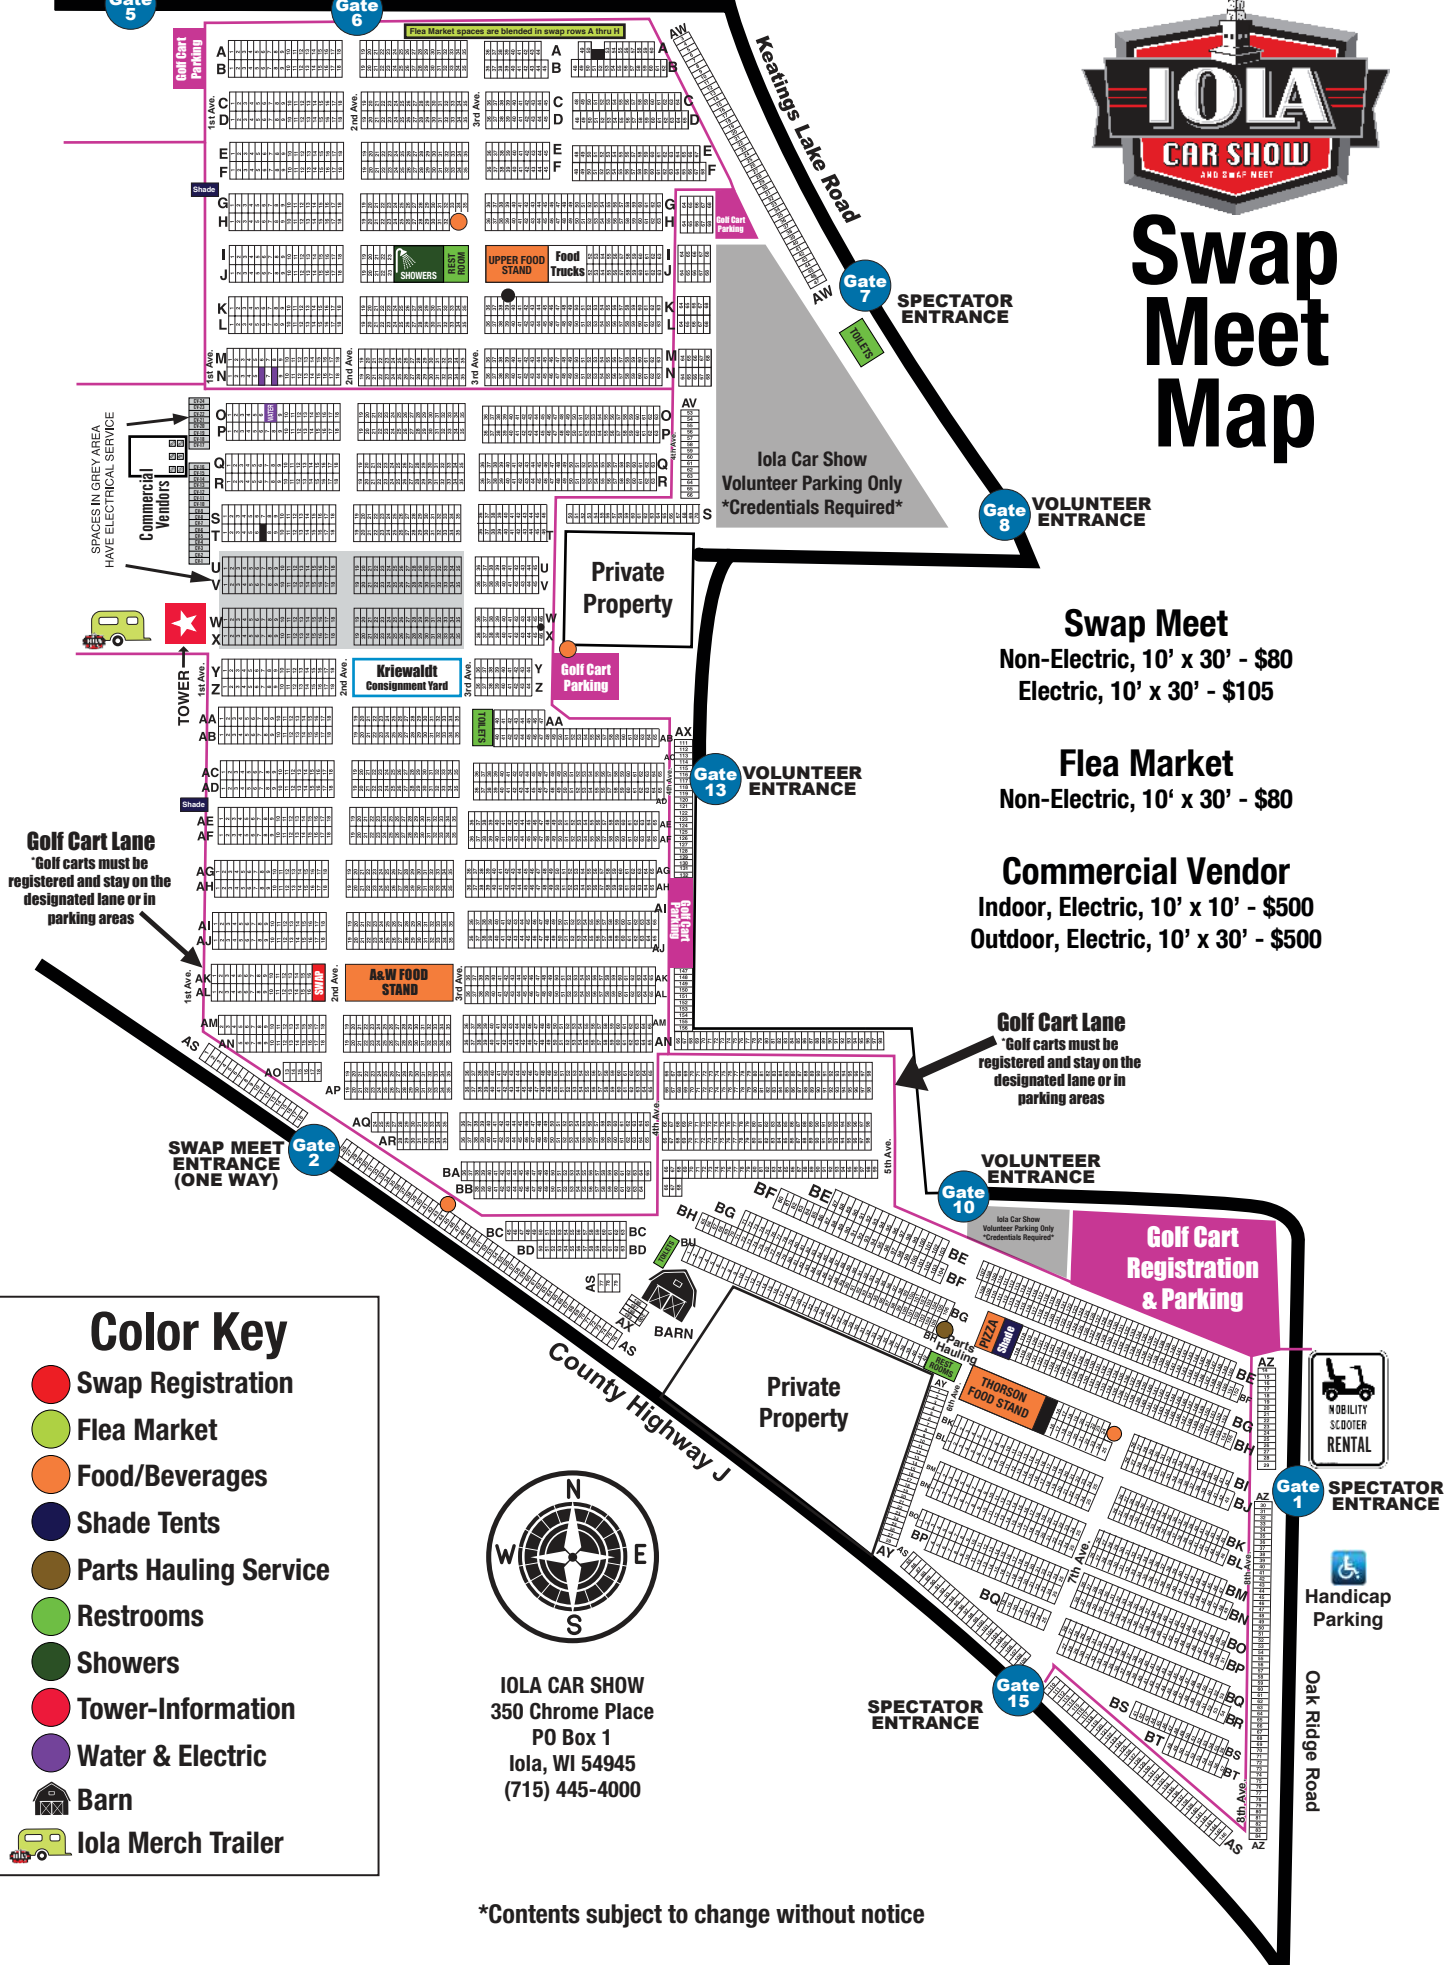

SHOW CAR ENTRANCE

SWAP MEET EXIT (ONE WAY)

Show Car Trailer Parking

Swap Meet Map

Swap Meet
Non-Electric, 10' x 30' - \$80
Electric, 10' x 30' - \$105

Flea Market
Non-Electric, 10' x 30' - \$80

Commercial Vendor
Indoor, Electric, 10' x 10' - \$500
Outdoor, Electric, 10' x 30' - \$500

Golf Cart Lane
*Golf carts must be registered and stay on the designated lane or in parking areas

Golf Cart Lane
*Golf carts must be registered and stay on the designated lane or in parking areas

Color Key

- Swap Registration
- Flea Market
- Food/Beverages
- Shade Tents
- Parts Hauling Service
- Restrooms
- Showers
- Tower-Information
- Water & Electric
- Barn
- Iola Merch Trailer

IOLA CAR SHOW
350 Chrome Place
PO Box 1
Iola, WI 54945
(715) 445-4000